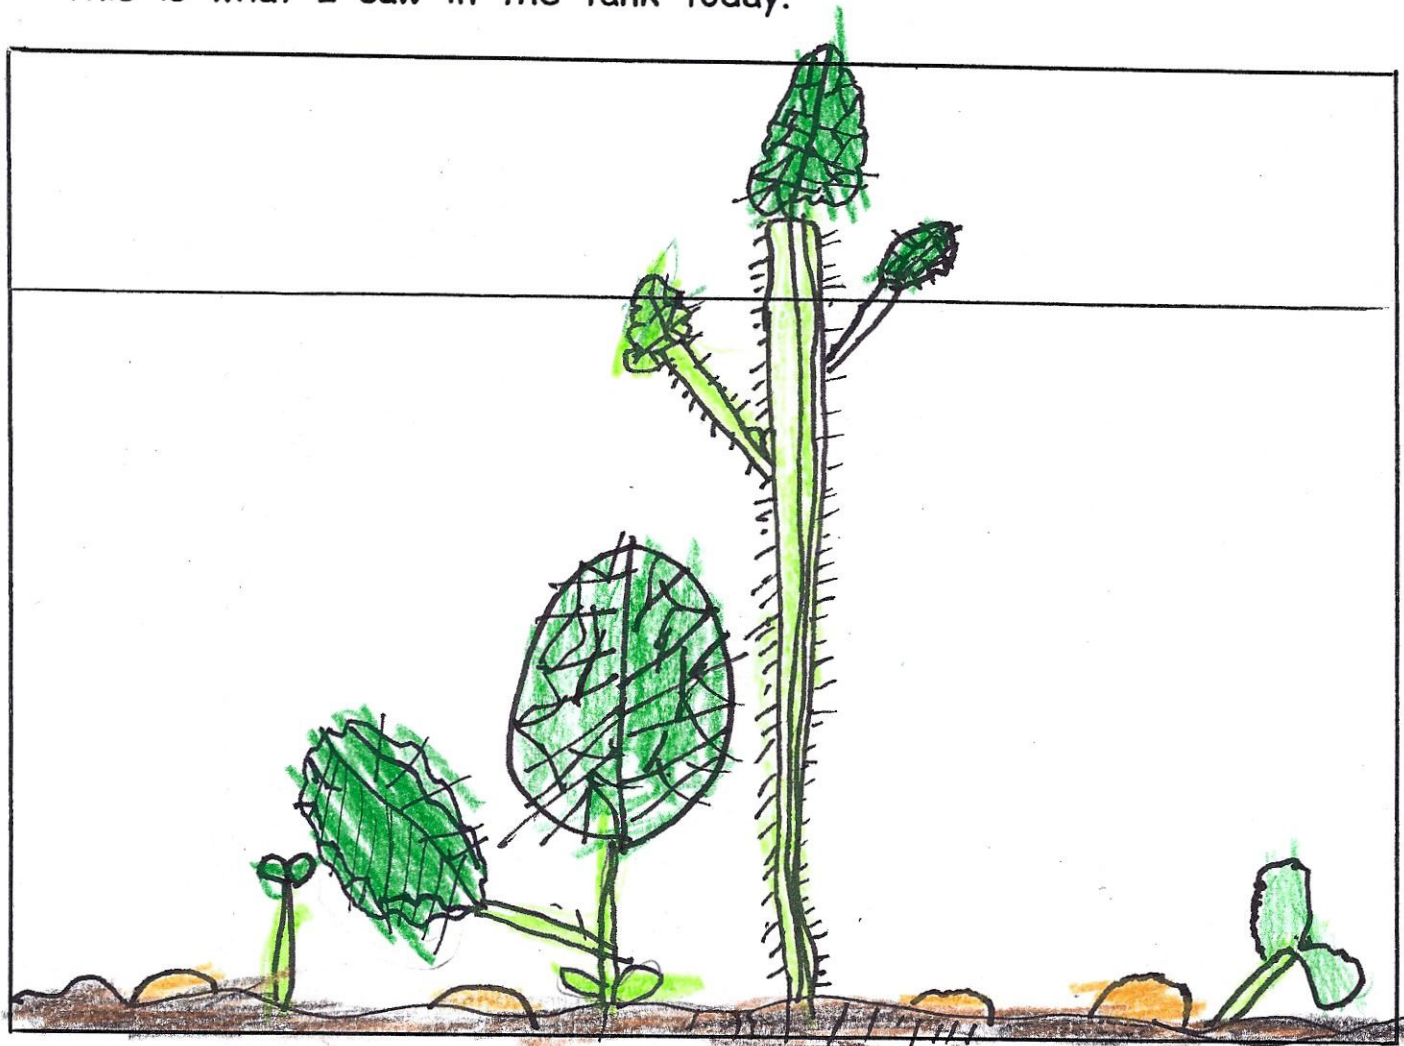

Name JULIA

Date MAY 12 2010.

This is what I saw in the tank today.

I noticed that the pumpkin plants have long vines
that are growing out of the tank. The vines look fuzzy
and hairy. The leaves are shaped like big wide hearts and
the veins really show up. There are still some seeds and
the stem in the bottom of the tank, but no orange skin.